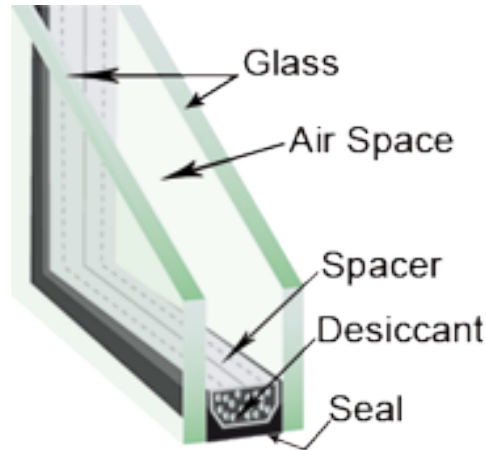

YOUR REPLACEMENT SEALED UNIT PRICES

28mm Sealed unit 4x20x4

Up to 500mm x 500mm
Clear float (non
toughened) glass
£21.67 inc vat
Supply only price

4mm glass and 20 mm spacer
bar in silver, white, or black

Other thickness of glass and
spacer available poa

28mm Sealed unit 4x20x4

Up to 500mm x 500mm
Clear safety (toughened)
glass
£24.03 inc vat
Supply only price

4mm glass and 20 mm spacer
bar in silver, white, or black