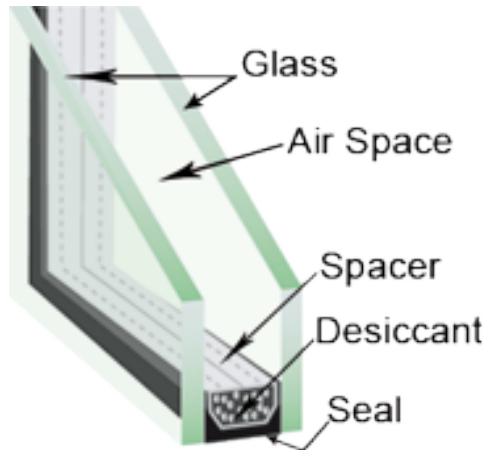

28mm Sealed unit 4x20x4

Up to 1000mm x 1200mm

Clear float (non
toughened) glass

£67.32 inc vat

Supply only price

4mm glass and 20 mm spacer
bar in silver, white, or black

Other thickness of glass and
spacer available poa