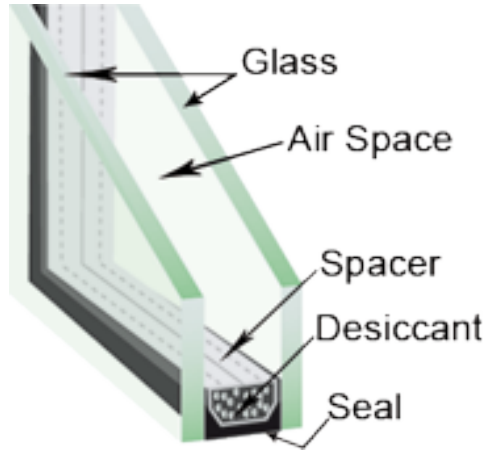

Prices are correct at time of print, terms and conditions apply.

YOUR REPLACEMENT SEALED UNIT PRICES

28mm Sealed unit 4x20x4

Up to 1000mm x 1500mm

Clear safety (toughened)

£120.18 inc vat

Supply only price

4mm glass and 20 mm spacer
bar in silver, white, or black