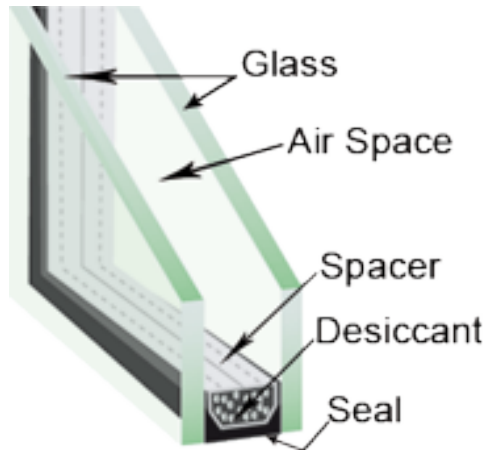

YOUR REPLACEMENT SEALED UNIT PRICES

28mm Sealed unit 4x20x4

Up to 1000mm x 1000mm

Clear float (non
toughened) glass

£56.10 inc vat

Supply only price

4mm glass and 20 mm spacer
bar in silver, white, or black

Other thickness of glass and
spacer available poa

28mm Sealed unit 4x20x4

Up to 1000mm x 1000mm

Clear safety (toughened)

£80.11 inc vat

Supply only price

4mm glass and 20 mm spacer
bar in silver, white, or black

Other thickness of glass and
spacer and available poa

28mm Sealed unit 4x20x4

Up to 1000mm x 1000mm

Obscured Float (non
toughened) glass

£80.11 inc vat

Supply only price

4mm glass and 20 mm spacer
bar in silver, white, or black

Other thickness of glass and
spacer and available poa

28mm Sealed unit 4x20x4

Up to 1000mm x 1000mm

Obscured toughened
(toughened) glass

£113.05 inc vat

Supply only price

4mm glass and 20 mm spacer
bar in silver, white, or black

Other thickness of glass and
spacer available poa

Upgrades variants and extras including vat

Prices include standard Pilkington texture glass styles,

Autumn, Minster, Stippolyte, Chantilly, Charcoal sticks, Digital, Everglade, Florielle, Mayflower, Cotswold, Oak, Pelerine, Contora, Taffeta, Warwick

Prices are correct at time of writing

prices are subject to change at short notice.

Wanstall Ltd 01233 367042/07815 162663/07966 070184 enquiries@wanstallLtd.co.uk

Call or e-mail for more information or to order

Prices are correct at time of print, terms and conditions apply.