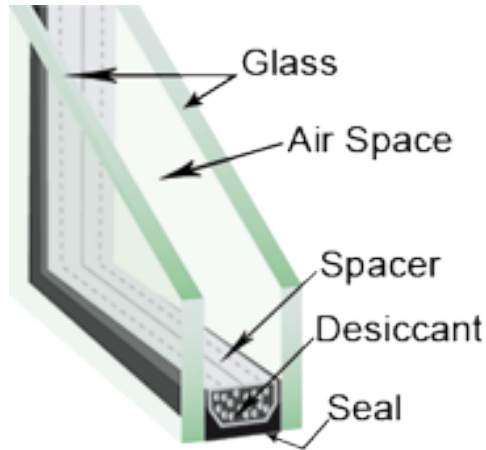

YOUR REPLACEMENT SEALED UNIT PRICES

28mm Sealed unit 4x20x4

Up to 1000mm x 2400mm
Clear safety (toughened)

£480 inc vat

Supply only price

Delivered to kerbside within 10
miles of wanstall Ltd office

6mm glass and 16 mm spacer
bar in silver, white, or black

Other thickness of glass and
spacer and available poa

28mm Sealed unit 4x20x4

Up to 1500mm x 2400mm
Clear safety (toughened)

£875 inc vat

Supply only price

Delivered to kerbside within 10
miles of Wanstall Ltd office

6mm glass and 16 mm spacer
bar in silver, white, or black

Other thickness of glass and
spacer available poa

Upgrades variants and extras including vat

Prices include standard Pilkington texture glass styles,

Autumn, Minster, Stippolyte, Chantilly, Charcoal sticks, Digital, Everglade, Florielle, Mayflower, Cotswold, Oak, Pelerine, Contora, Taffeta, Warwick

Prices are correct at time of writing

prices are subject to change at short notice.

Wanstall Ltd 01233 367042/07815 162663/07966 070184 enquiries@wanstallLtd.co.uk

Call or e-mail for more information or to order

Prices are correct at time of print, terms and conditions apply.